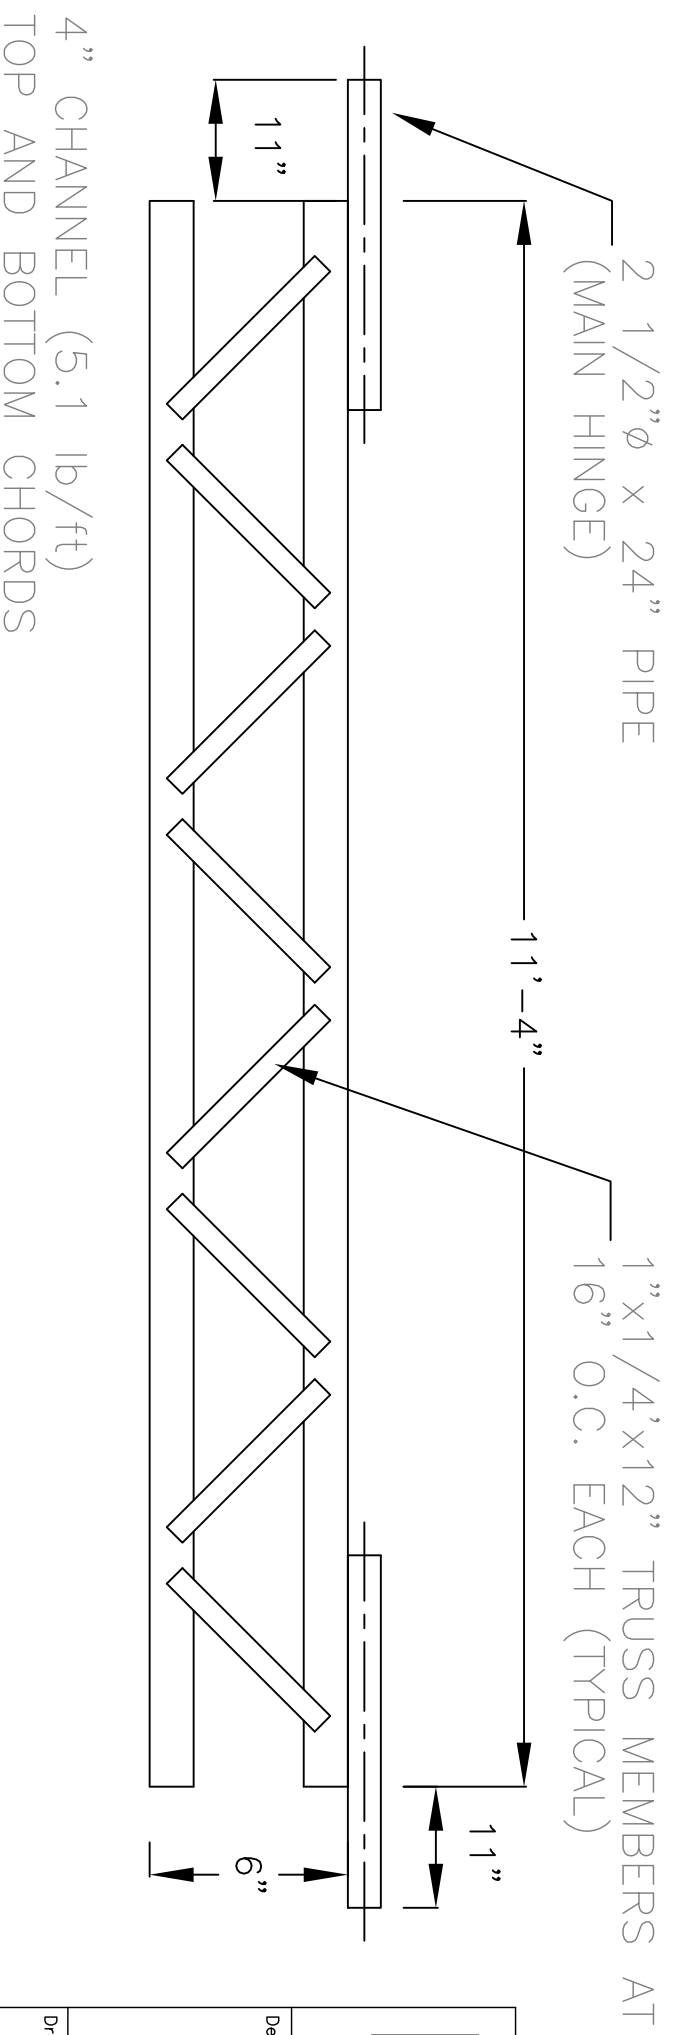

FRONT TRAILER TRUSS

REAR TRAILER TRUSS

IWSF

Designed By:

MATRIX

Marine Equipment Ltd.

Ken and Karen Nelson

Site 2, Box 9, R.R. 1

Reduc, Alberta, Canada, T9E 2X1

Phone: (403) 955-9428

Drawing Title:

**IWSF WATER SKI JUMP
TRAILER TRUSS DETAILS**

Drawn By:

HUKALO OBERG ENGINEERING LTD.

Date:

FEB 1995